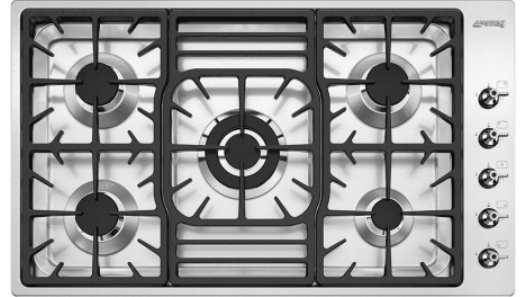

# PGF95-4

classica Aesthetic

EAN13: 8017709153625

Product Family: Hob  
 Aesthetics: Classic  
 Type: Gas  
 Dimensions: 90 cm  
 Colour: Stainless steel  
 Built-in type: Ultra-low profile

## TYPE

- Power supply: Gas
- Built-in type: Ultra-low profile

- Product Family: Hob
- Dimensions: 90 cm
- Type: Gas

## AESTHETICS

- Colour: Stainless steel
- Type of steel: Brushed
- Type of control setting: Control knobs
- No. of controls: 5
- Pan stands: Cast iron
- Burners Material: Alluminium

- Aesthetics: Classic
- Design: Flat
- Material: Stainless Steel
- Control knob position: Lateral
- Control knobs: Classic
- Controls colour: Steel effect
- Burners: Standard